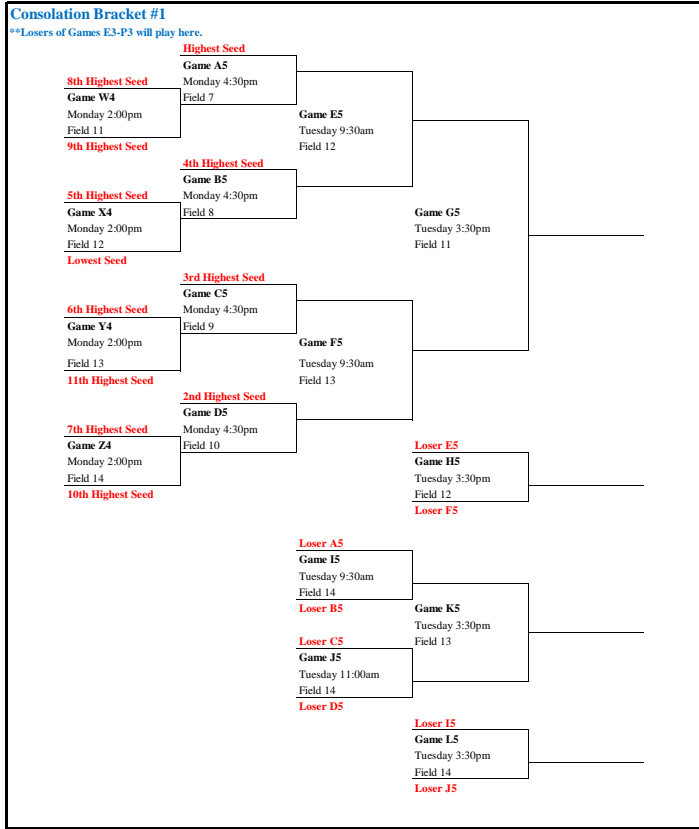

13U Division Consolation Brackets

VERSION 2 - UPDATED 12/23/13