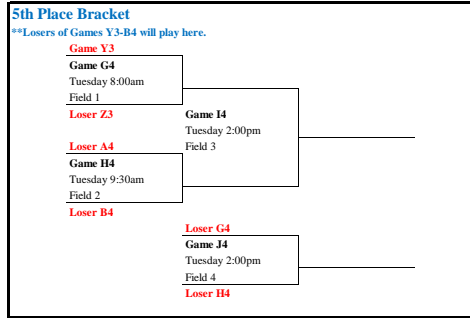

13U Division Consolation Brackets

VERSION 2 - UPDATED 12/23/13