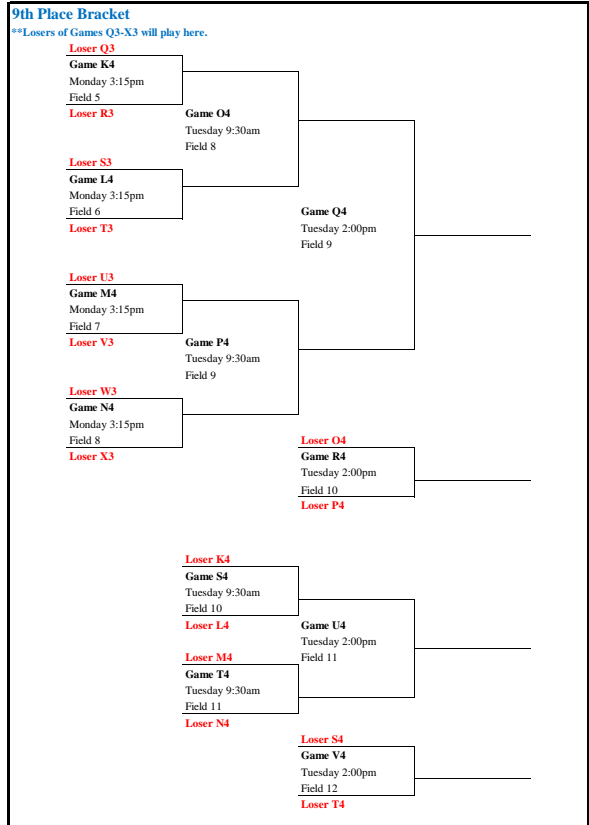

13U Division Consolation Brackets

VERSION 2 - UPDATED 12/23/13