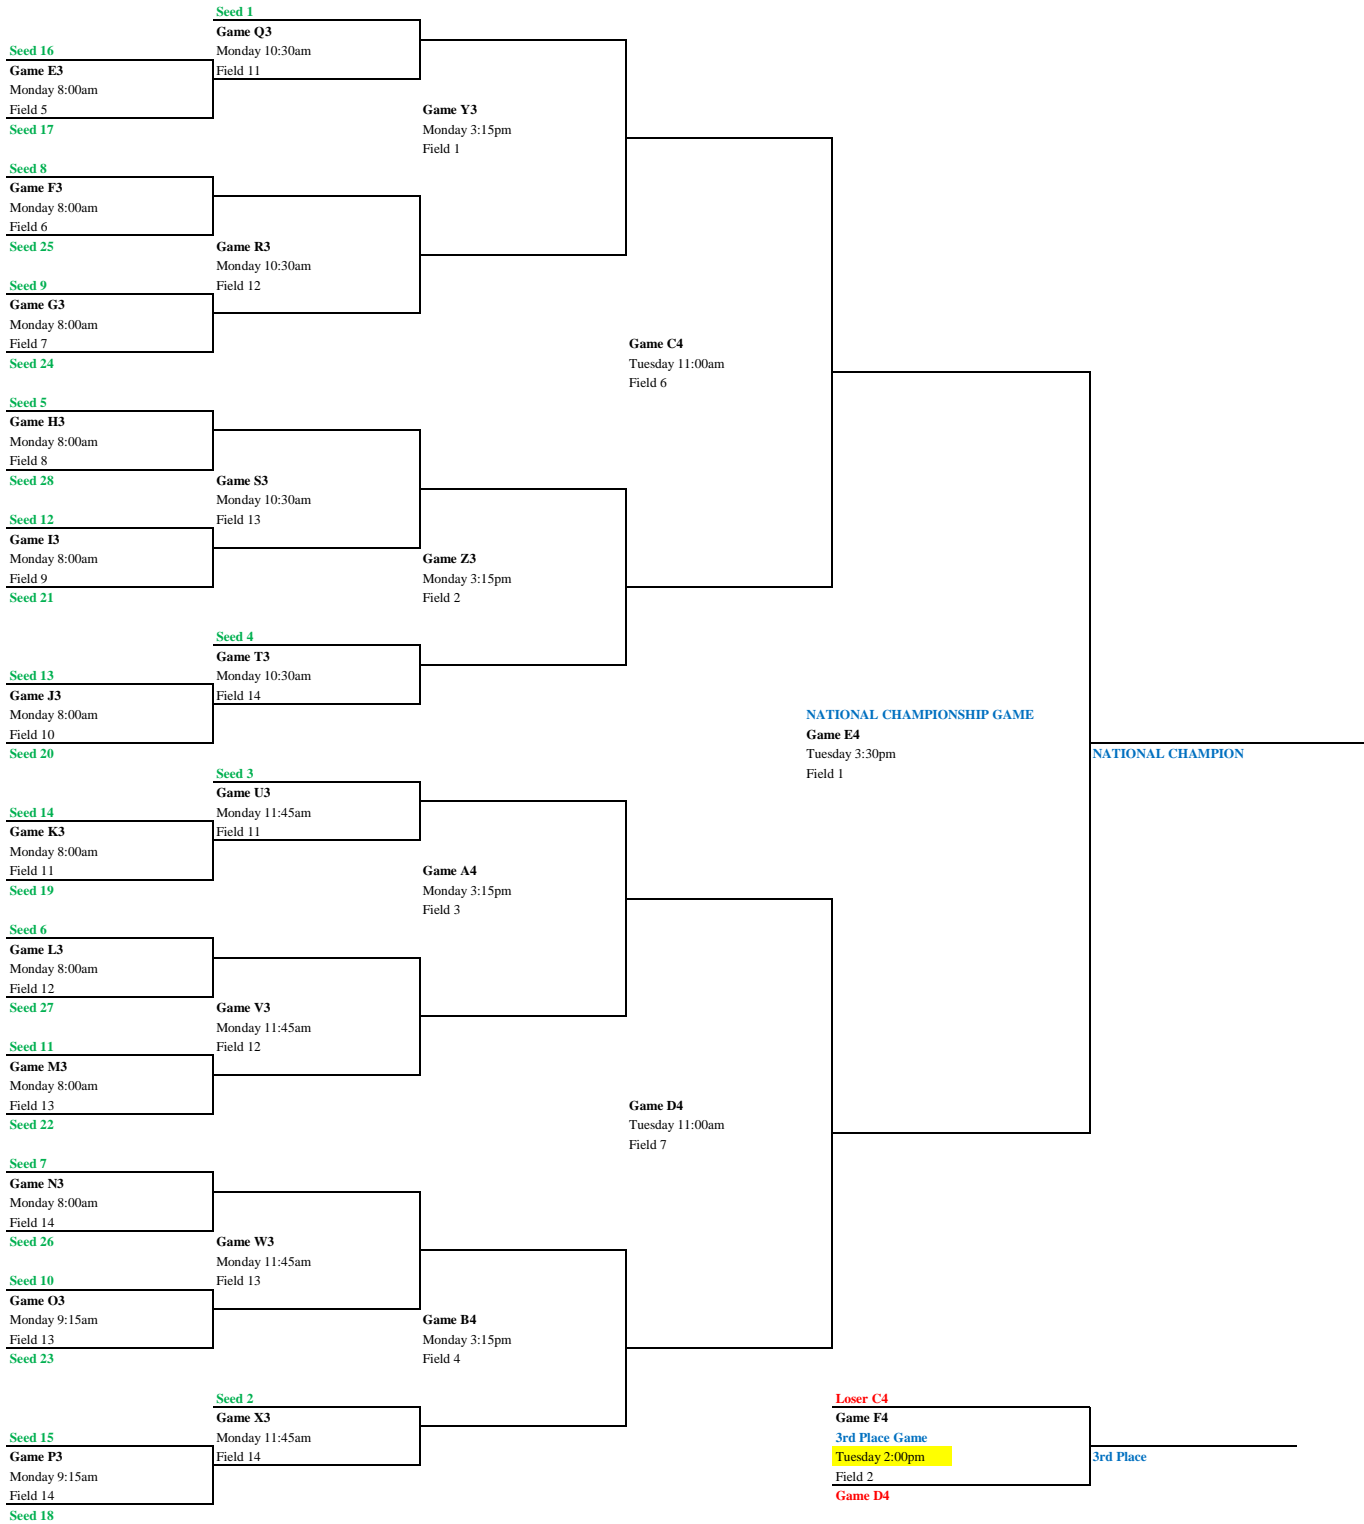

13U Division Playoff Bracket

- **All Playoff Games are 50 minutes long, two 25 minute halves.
- **Losers of games E3 - P3 below drop to Consolation Bracket #1 at bottom left of the page.
- **Losers of games W4 - Z4 below drop to Consolation Bracket #2 at bottom right of the page.
- **Losers of games Q3 - X3 below drop to 9th place bracket at the middle of the page.
- **Losers of games Y3 - B4 below drop to 5th Place Bracket at bottom right of page.
- **The higher (better) seed will wear white jerseys.
- **Top THREE finishers will earn a bid to the 2014 Dick's Sporting Goods Tournament of Champions presented by Pasco County.

VERSION 2 - UPDATED 12/23/13

@NDPLacrosse
#LAXTOC

13U Division Consolation Brackets

**All Playoff Games are 50 minutes long, two 25 minute halves.
 **Losers of games E3 - P3 below drop to Consolation Bracket #1 at bottom left of the page.
 **Losers of games W4 - Z4 below drop to Consolation Bracket #2 at bottom right of the page.
 **Losers of games Q3 - X3 below drop to 9th place bracket at the middle of the page.
 **Losers of games Y3 - B4 below drop to 5th Place Bracket at bottom right of page.
 **The higher (better) seed will wear white jerseys.

VERSION 2 - UPDATED 12/23/13

@NDPLacrosse
 #LAXTOC