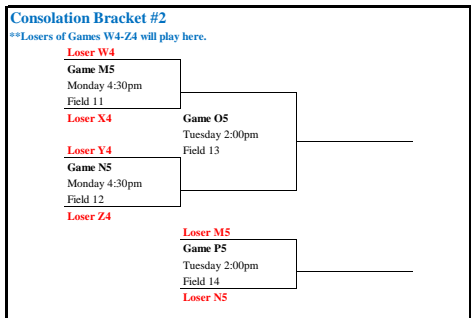

13U Division Consolation Brackets

VERSION 2 - UPDATED 12/23/13