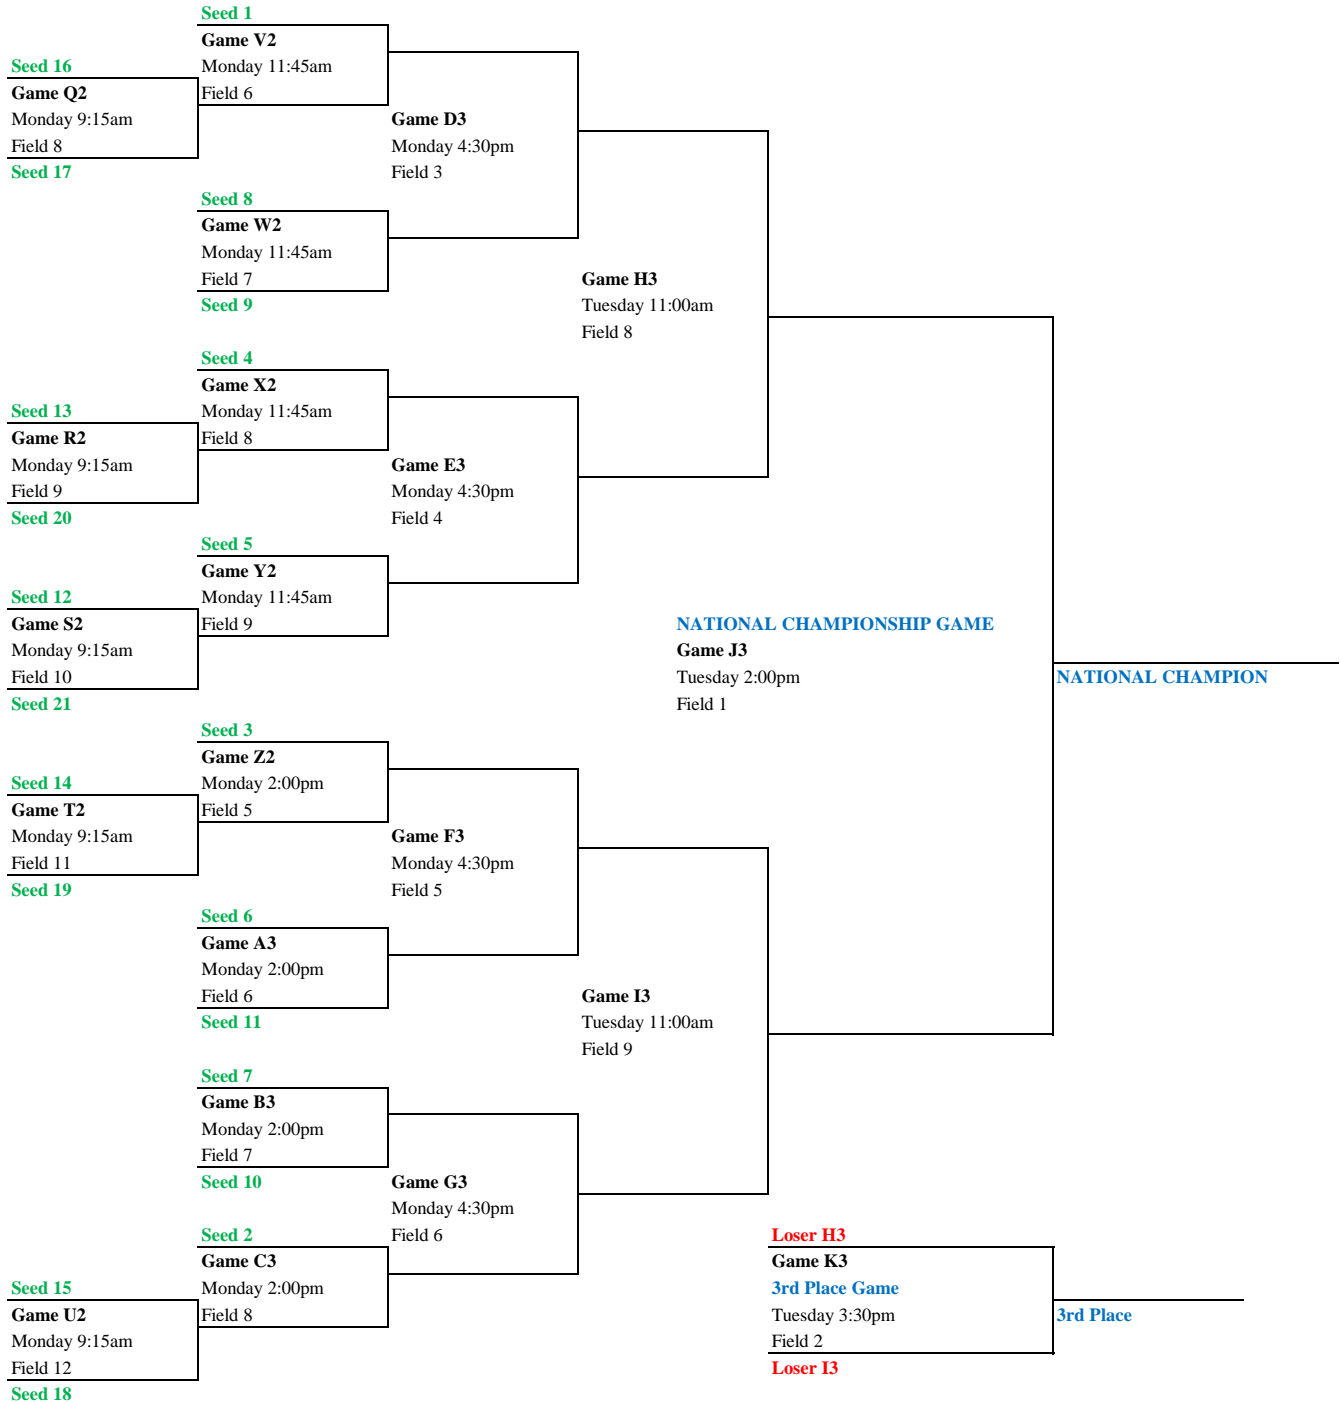

# 11U Division Playoff Bracket

\*\*All Playoff Games are 50 minutes long, two 25 minute halves.

\*\*Losers of games Q2 - U2 below drop to Consolation Bracket at bottom right of page.

\*\*Losers of games V2 - C3 below drop to 9th place bracket at bottom left of page.

\*\*Losers of games D3 - G3 below drop to 5th Place Bracket at bottom right of page.

\*\*The higher (better) seed will wear white jerseys.

\*\*Top THREE finishers will earn a bid to the 2014 Dick's Sporting Goods Tournament of Champions presented by Pasco County.

**VERSION 2 - UPDATED 12/23/13**

@NDPLacrosse  
 #LAXTOC