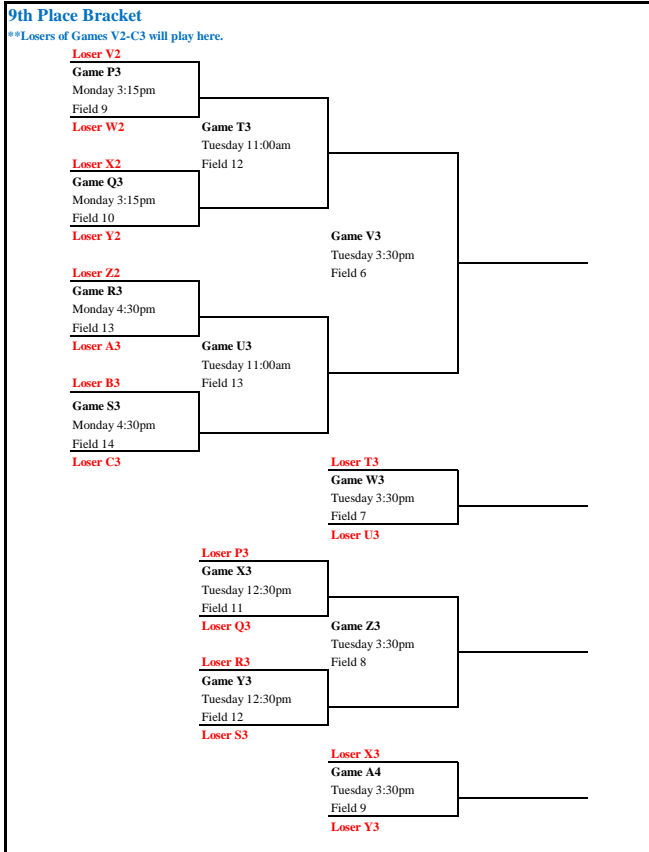

\*\*Losers of games D3 - G3 below drop to 5th Place Bracket at bottom right of page.

\*\*The higher (better) seed will wear white jerseys.

\*\*Top THREE finishers will earn a bid to the 2014 Dick's Sporting Goods Tournament of Champions presented by Pasco County.

**VERSION 2 - UPDATED 12/23/13**

@NDPLacrosse  
 #LAXTOC

# 11U Division Consolation Brackets

- \*\*All Playoff Games are 50 minutes long, two 25 minute halves.
- \*\*Losers of games Q2 -U2 below drop to Consolation Bracket at bottom right of page.
- \*\*Losers of games V2 - C3 below drop to 9th place bracket at bottom left of page.
- \*\*Losers of games D3 - G3 below drop to 5th Place Bracket at bottom right of page.
- \*\*The higher (better) seed will wear white jerseys.