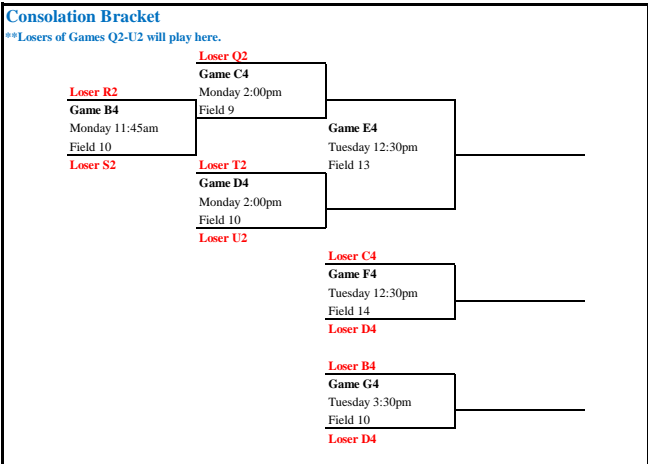

11U Division Consolation Brackets

- **All Playoff Games are 50 minutes long, two 25 minute halves.
- **Losers of games Q2 -U2 below drop to Consolation Bracket at bottom right of page.
- **Losers of games V2 - C3 below drop to 9th place bracket at bottom left of page.
- **Losers of games D3 - G3 below drop to 5th Place Bracket at bottom right of page.
- **The higher (better) seed will wear white jerseys.

VERSION 2 - UPDATED 12/23/13