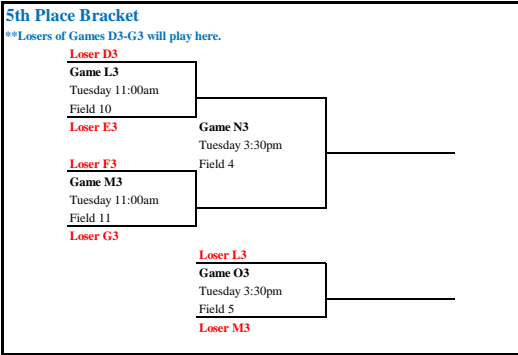

11U Division Consolation Brackets

- **All Playoff Games are 50 minutes long, two 25 minute halves.
- **Losers of games Q2 -U2 below drop to Consolation Bracket at bottom right of page.
- **Losers of games V2 - C3 below drop to 9th place bracket at bottom left of page.
- **Losers of games D3 - G3 below drop to 5th Place Bracket at bottom right of page.
- **The higher (better) seed will wear white jerseys.

VERSION 2 - UPDATED 12/23/13