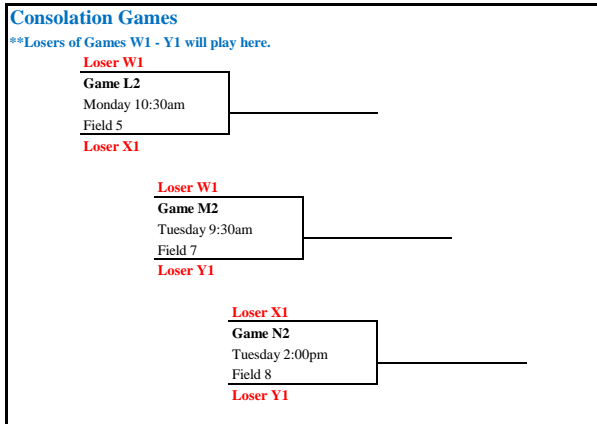

# Rising Stars Division Playoff Bracket

**VERSION 2 - UPDATED 12/23/13**

- \*\*All Playoff Games are 50 minutes long, two 25 minute halves.
- \*\*Losers of games W1 - Y1 below drop to Consolation Games at bottom left of page.
- \*\*Losers of games Z1 - C3 below drop to 5th Place Bracket at bottom right of page.
- \*\*The higher (better) seed will wear white jerseys.
- \*\*Top TWO finishers will earn a bid to the 2014 Dick's Sporting Goods Tournament of Champions presented by Pasco County.

@NDPLacrosse  
#LAXTOC