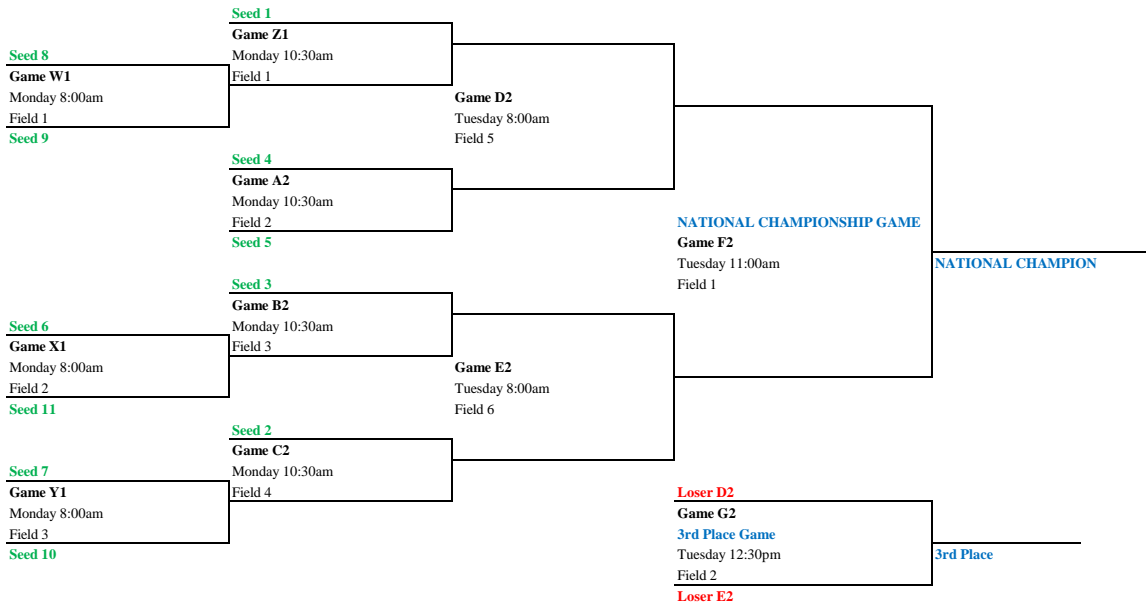

# Rising Stars Division Playoff Bracket

**VERSION 2 - UPDATED 12/23/13**

- \*\*All Playoff Games are 50 minutes long, two 25 minute halves.
- \*\*Losers of games W1 - Y1 below drop to Consolation Games at bottom left of page.
- \*\*Losers of games Z1 - C3 below drop to 5th Place Bracket at bottom right of page.
- \*\*The higher (better) seed will wear white jerseys.
- \*\*Top TWO finishers will earn a bid to the 2014 Dick's Sporting Goods Tournament of Champions presented by Pasco County.

@NDPLacrosse  
#LAXTOC