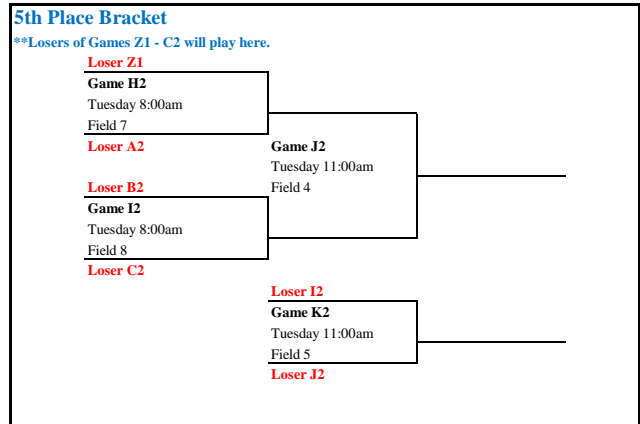

# Rising Stars Division Playoff Bracket

**VERSION 2 - UPDATED 12/23/13**

- \*\*All Playoff Games are 50 minutes long, two 25 minute halves.
- \*\*Losers of games W1 - Y1 below drop to Consolation Games at bottom left of page.
- \*\*Losers of games Z1 - C3 below drop to 5th Place Bracket at bottom right of page.
- \*\*The higher (better) seed will wear white jerseys.
- \*\*Top TWO finishers will earn a bid to the 2014 Dick's Sporting Goods Tournament of Champions presented by Pasco County.

@NDPLacrosse  
#LAXTOC